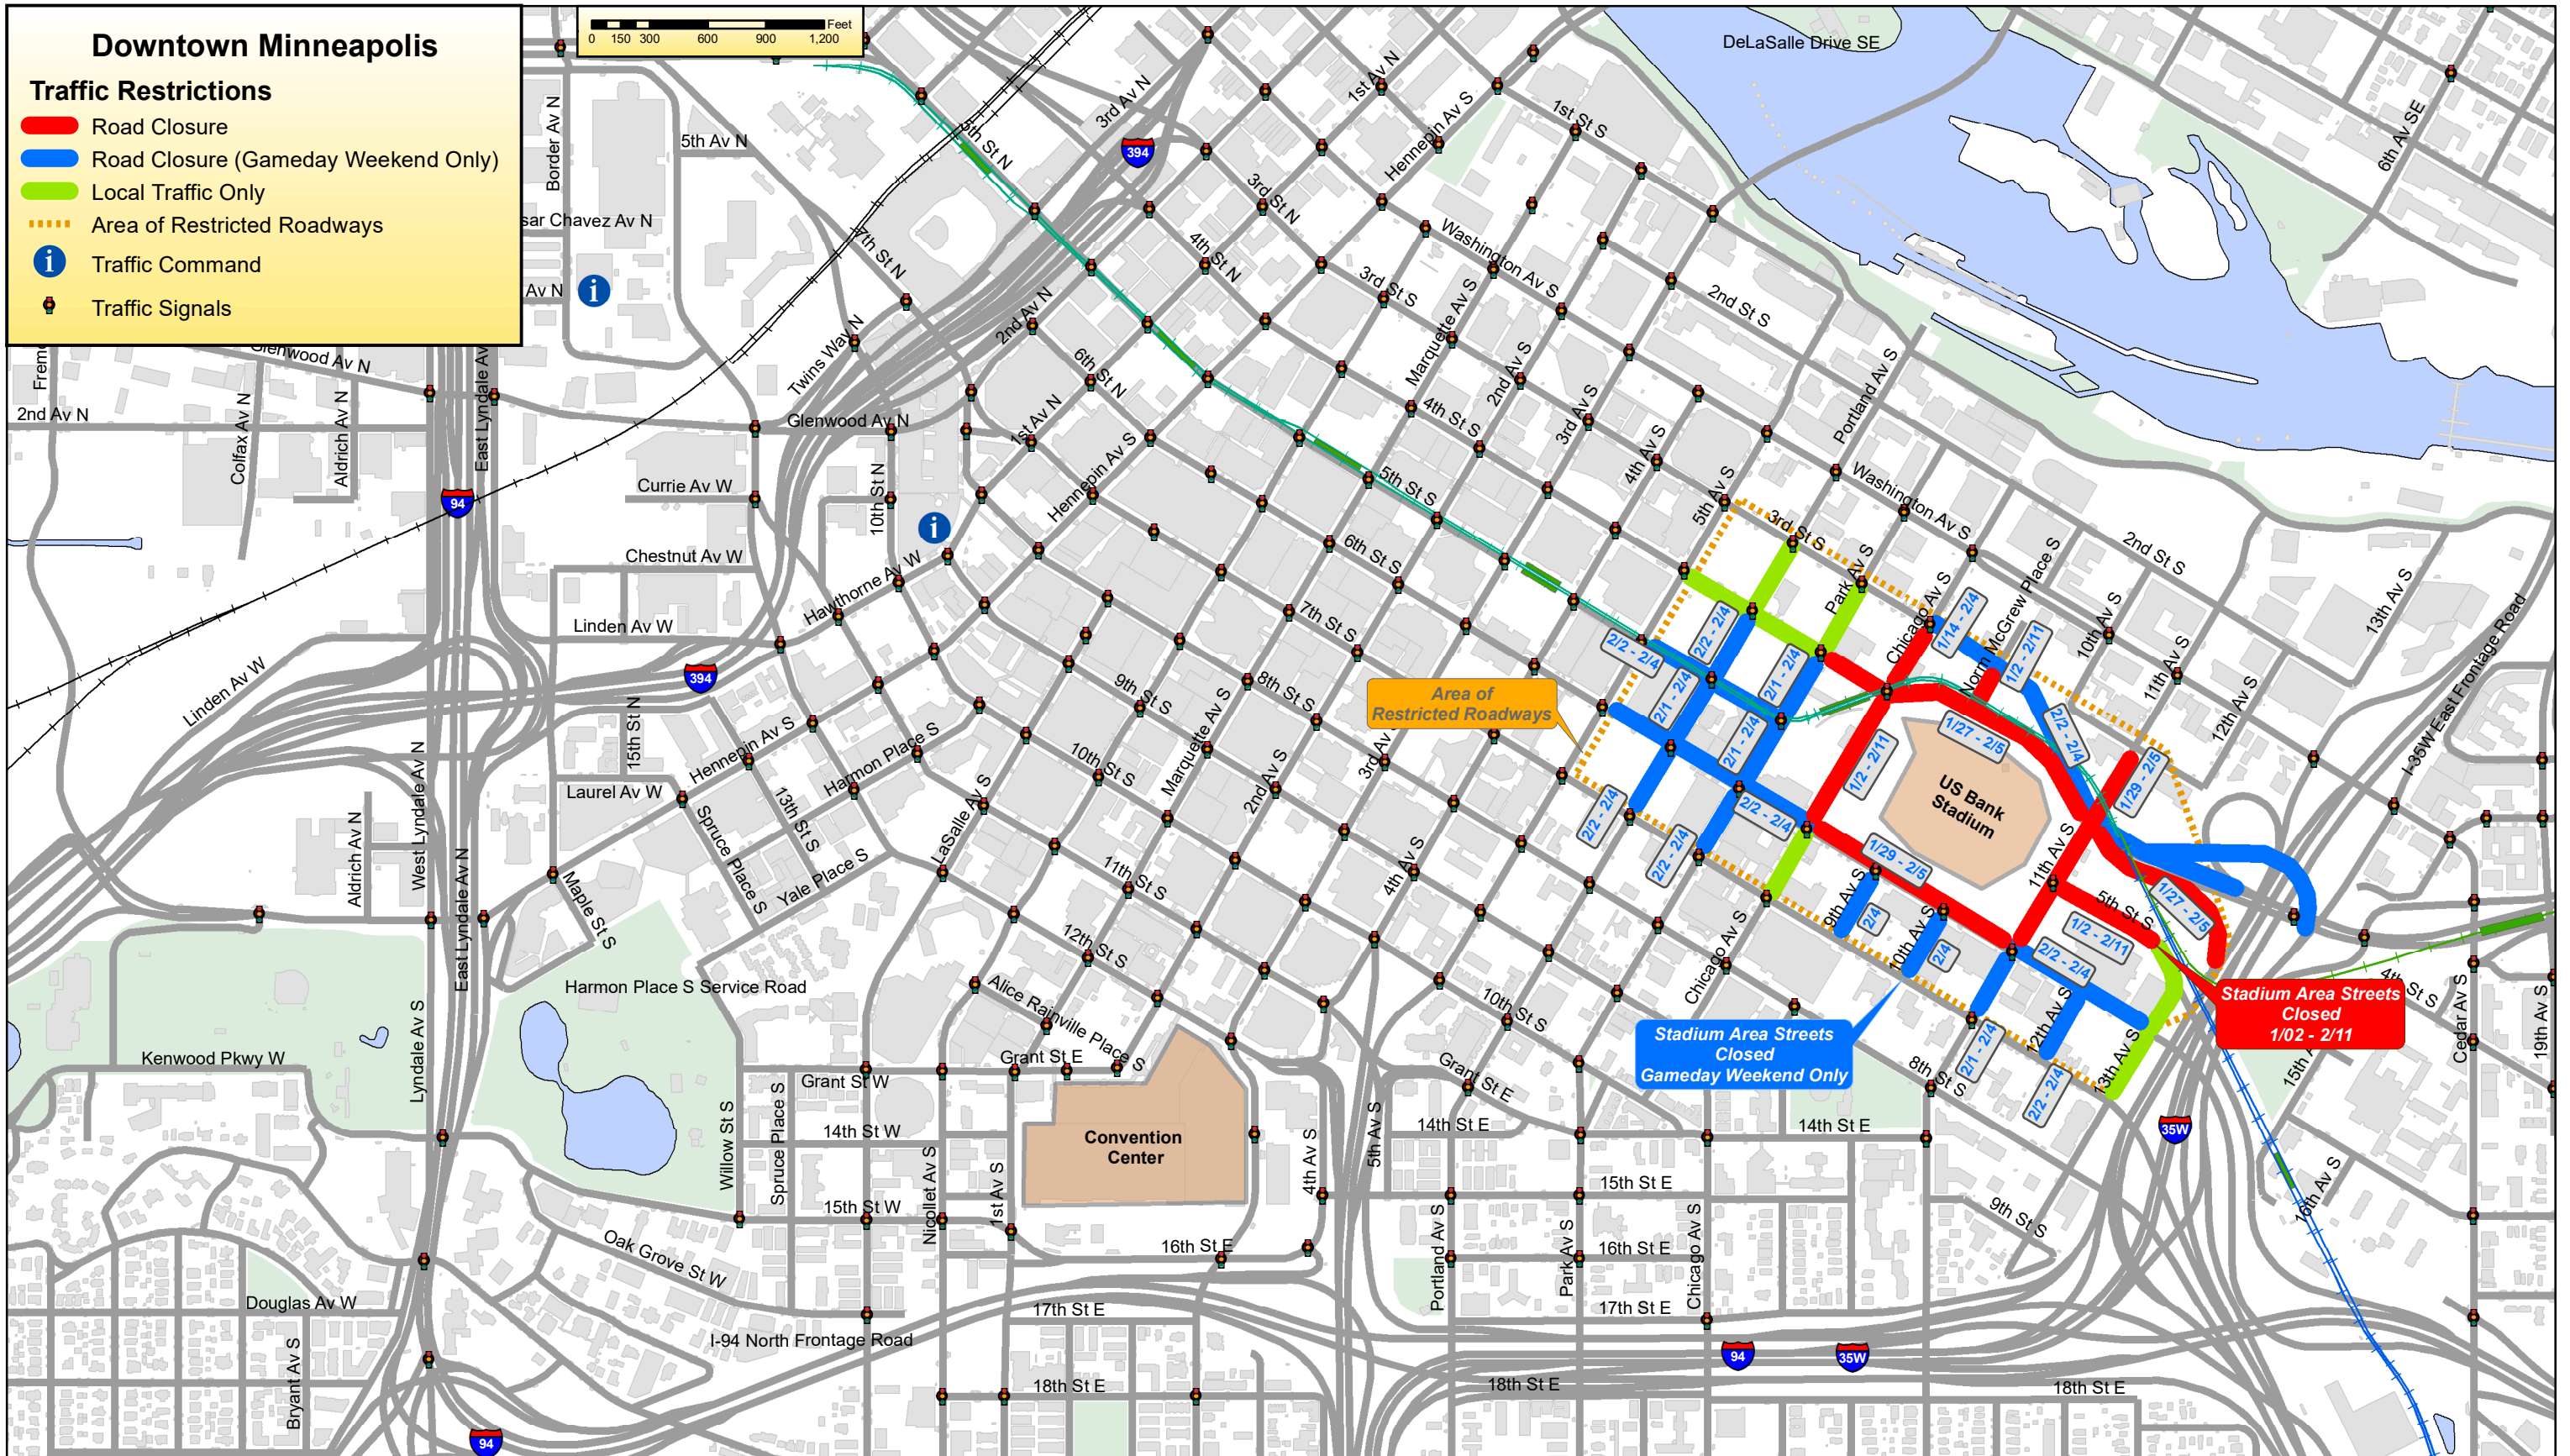

Downtown Minneapolis

Traffic Restrictions

- █ Road Closure
- █ Road Closure (Gameday Weekend Only)
- █ Local Traffic Only
- Area of Restricted Roadways
- i Traffic Command
- Ⓢ Traffic Signals

Area of Restricted Roadways

Stadium Area Streets Closed Gameday Weekend Only

Stadium Area Streets Closed 1/02 - 2/11

2018 Super Bowl - Road Closures Super Bowl LII at US Bank Stadium

ALLIANT
ENGINEERING

Traffic & Parking Services Division
Department of Public Works
300 Border Avenue North
Minneapolis, MN 55405
612.673.5750